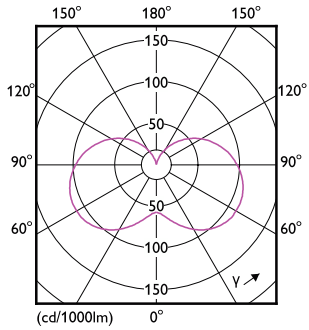

CorePro Plastic LEDcandles & lusters

Photometric data

Light Distribution Diagram - CorePro candle ND 5-40W E14 840 B35 FR