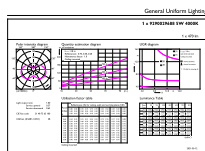

Dimensional drawing

Product	D	C
CorePro candle ND 5-40W E14 840 B35 FR	38 mm	114 mm

Photometric data

General uniform lighting - CorePro candle ND 5-40W E14 840 B35 FR

Spectral Power Distribution Colour - CorePro candle ND 5-40W E14 840 B35 FR