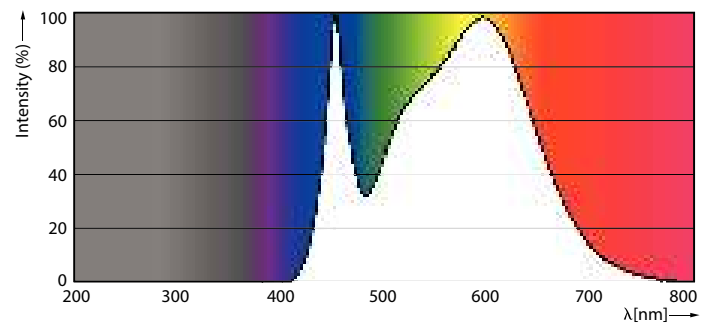

CorePro Plastic LEDcandles & lusters

Bulb Shape	B35

Approval and Application

Energy Efficiency Class	F
Energy Consumption kWh/1000 h	5 kWh
EPREL Registration Number	453200
CE mark	Yes
EU RoHS compliant	Yes
EyeComfort	Yes

Application Conditions

can it be used in closed luminaires	No

Product Data

Order product name	CorePro candle ND 5-40W E14 840 B35 FR

Full product name	CorePro LEDcandle ND 5-40W E14 840 B35 FR
Full product code	871951431254800
Order code	31254800
Material Nr. (12NC)	929002968802
Net Weight (Piece)	0.040 kg
EAN/UPC - Product/Case	8719514312548
Numerator - Packs per outer box	10
EAN/UPC - Case	8719514312555

Dimensional drawing

Product	D	C
CorePro candle ND 5-40W E14 840 B35 FR	38 mm	114 mm

Photometric data

General uniform lighting - CorePro candle ND 5-40W E14 840 B35 FR

Spectral Power Distribution Colour - CorePro candle ND 5-40W E14 840 B35 FR