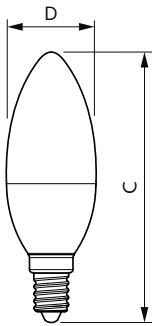

Application Conditions

can it be used in closed luminaires	No
-------------------------------------	----

Product Data

Order product name	CorePro candle ND 5-40W E14 840 B35 FR
--------------------	--

Full product name	CorePro LEDcandle ND 5-40W E14 840 B35 FR
Full product code	871951431254800
Order code	31254800
Material Nr. (12NC)	929002968802
Net Weight (Piece)	0.040 kg
EAN/UPC - Product/Case	8719514312548
Numerator - Packs per outer box	10
EAN/UPC - Case	8719514312555

Dimensional drawing

Product	D	C
CorePro candle ND 5-40W E14 840 B35 FR	38 mm	114 mm

Photometric data

General uniform lighting - CorePro candle ND 5-40W E14 840 B35 FR

Spectral Power Distribution Colour - CorePro candle ND 5-40W E14 840 B35 FR